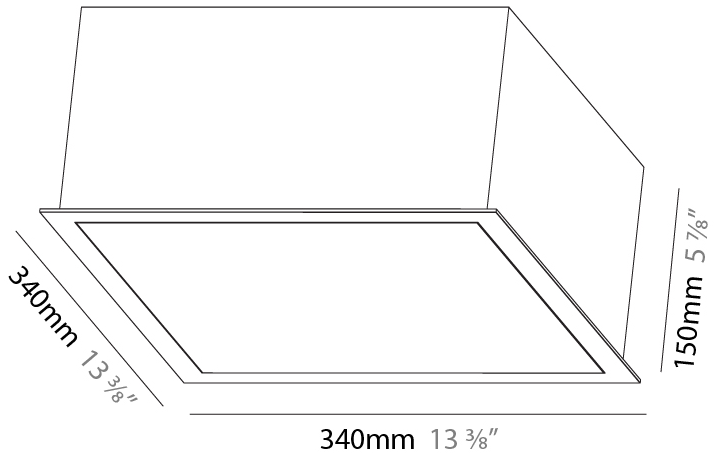

GENERAL

Series: Pi2
Subseries: Pi2 Standard
Brand: Prolicht
Division: Architectural
Mounting Type: Recessed
Mounting Location: Ceiling
Subcategory: Ambient

PHYSICAL

Shape: Square
Length (mm): 340
Length (in): 13 3/8
Width (mm): 340
Width (in): 13 3/8
Height (mm): 150
Height (in): 5 7/8
Ceiling Thickness (mm): 10 / 12.5 / 15 / 25 / 30
Ceiling Thickness (in): 3/8 or 1/2 or 9/16 or 1 or 1 3/16
Min. Recessing Depth (mm): 160
Min. Recessing Depth (in): 6 5/16
Light Distribution: Direct
Diffuser: PMMA - Opal or Micro-Prism
Fixture Finish: SSR / BKV / CWI / CRY / HAB / UFT / ITA / RUA / FTG / MYG / LOD / PUS / FRO / FUP / KIA / POP / BLS / SPG / MEY / GOH / GUM / CHC / COM / ABZ / JAG / OBR / MOS / ROR
Fixture Material: Aluminum

ELECTRICAL

Lamp Type: LED (Zhaga Standard)
Input Wattage (W): 12.4
Total Output Wattage (W): 10.8
Dimming: Tri-Mode (Non-Dimming and Phase Dimming (120Vac only) and 0-10V Dimming)
Driver Included: Yes
Driver Location: Integrated
Driver Type: Constant Current - Universal
Driver Class: Class 2
Input Voltage (V): 120 - 277
Constant Current (MA): 350

LED

Color Temperature (°K): 3000 / 3500 / 4000
Max. Delivered Lumen (lm): 880 / 950 / 970
CRI: >80 CRI
Efficiency (%): 0.65
Lamp Life (hrs): 50000

OPTICAL

RATINGS AND CERTIFICATIONS

Certified By: Certified for North American Standards
IP rating: IP20